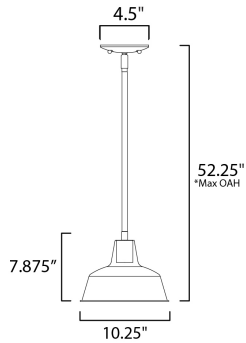

\*max overall height

**MEASUREMENTS**

- DIMENSION : 10.25" L x 10.25" W x 7.87" H
- MAX OAH : 52.25" OAH
- CANOPY : 4.5" W x 0.75" H x 4.5" L
- HANGING WEIGHT : 2.2 lb

**LAMPING**

- INPUT VOLTAGE : 120V
- BULB : 1 x 60W Incandescent E26 Medium , 60W Total
- BULB INCLUDED : (Not Included)
- DIMMABLE : Yes
- LIGHTING\_DIRECTION : Down